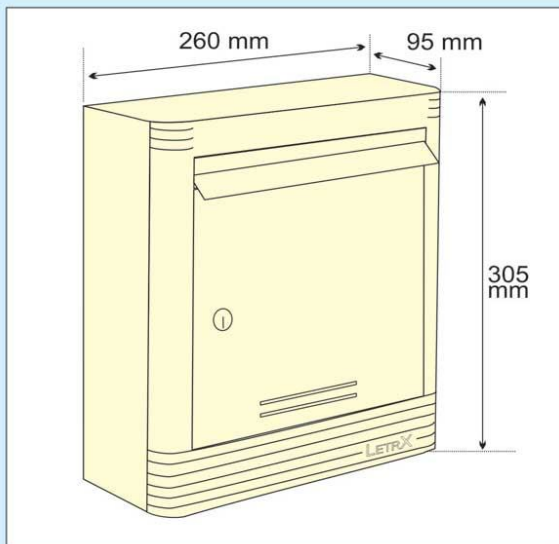

KGM

LETTER BOX

KGM letter box is an injection molded letter box made from ABS plastic. It has an in built lock system which will keep your mail secure. It is available in many different ultraviolet stabilised colours to suit every taste.

KGM letter box offers many benefits:

1. Mail can be easily checked through the see through
2. Durable long lasting construction
3. Splash/weather proof design
4. Large enough to receive an A4 sized envelope