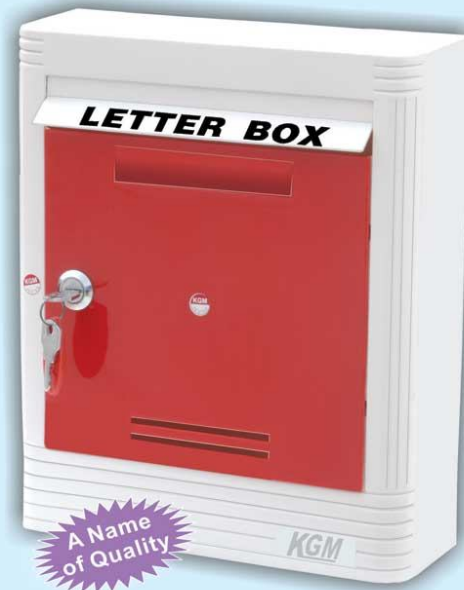

KGM

LETTER BOX

KGM letter box is an injection molded letter box made from ABS plastic. It has an in built lock system which will keep your mail secure. It is available in many different ultraviolet stabilised colours to suit every taste.

KGM letter box offers many benefits:

1. Mail can be easily checked through the see through
2. Durable long lasting construction
3. Splash/weather proof design
4. Large enough to receive an A4 sized envelope